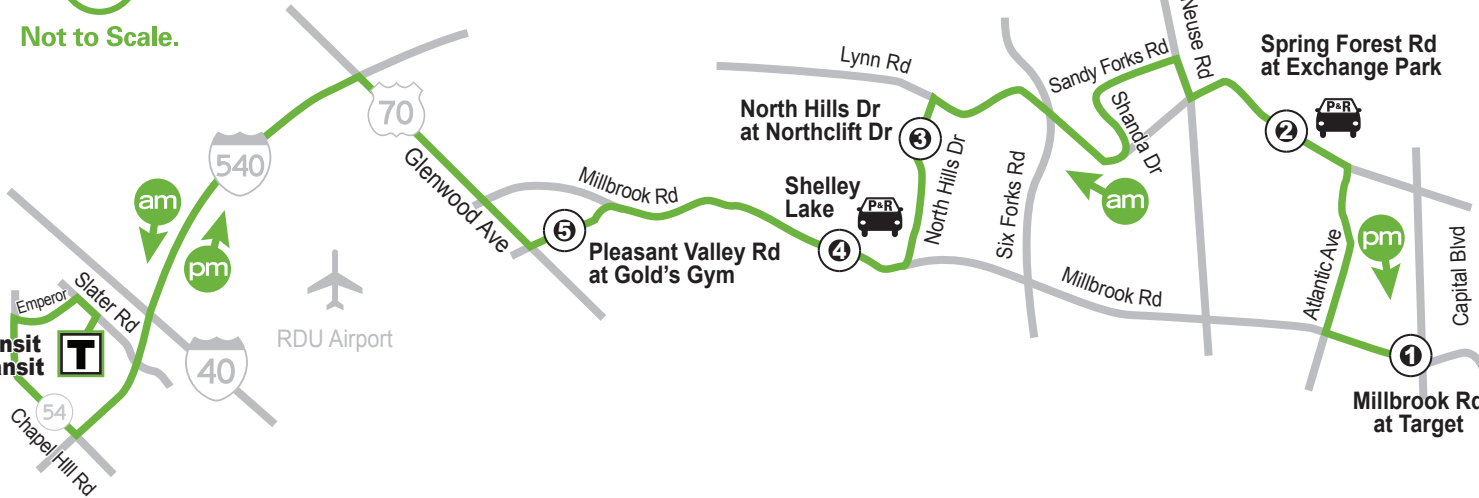

Not to Scale.

RTP

Triangle Transit  
Regional Transit  
Center

**+**  
**201 makes additional stops along:**  
Spring Forest Rd  
Sandy Forks Rd  
Shanda Dr  
Lynn Rd  
North Hills Dr  
Millbrook Rd  
Glenwood Ave  
Duraleigh Rd  
Emperor Blvd

## Legend

Route 201	
	Major stops
	Other stops
	Regional Transit Center
	Park-and-Ride Lot

Plan your trip at [gotriangle.org](http://gotriangle.org) or call 485-RIDE (7433) for assistance.  
Se habla español.