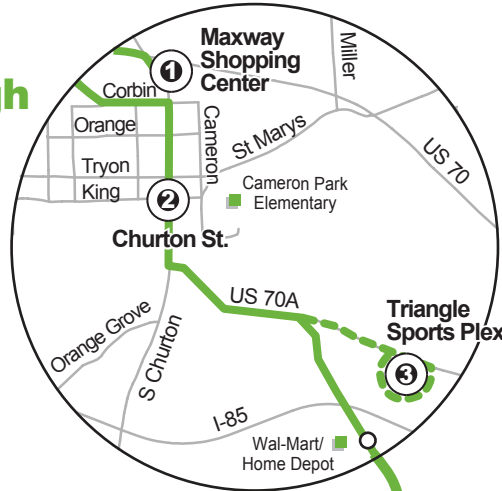

**Hillsborough**

Not to Scale.

Operated by  
**Chapel Hill transit**  
and Orange Public Transportation

**Chapel Hill**

**Legend**

 Route 420	 Additional Midday Service
 Major stops	 Park & Ride Lot
 Other stops	

Plan your trip at [gotriangle.org](http://gotriangle.org) or call 485-RIDE (7433) for assistance.  
Se habla español.