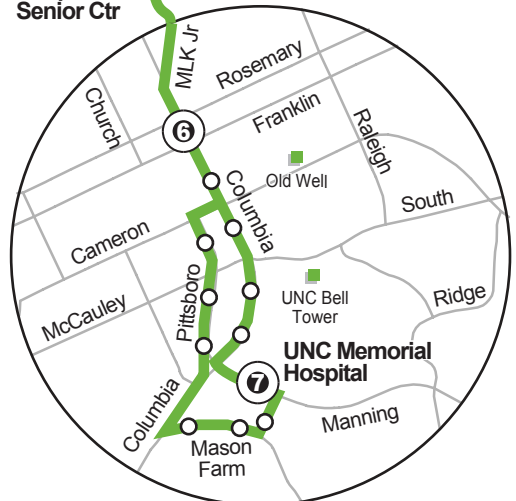

**Hillsborough**

Not to Scale.

Operated by  
**Chapel Hill transit**  
and Orange Public Transportation

**Chapel Hill**

**Legend**

 Route 420	 Additional Midday Service
 Major stops	 Park & Ride Lot
 Other stops	

Plan your trip at [gotriangle.org](http://gotriangle.org) or call 485-RIDE (7433) for assistance.  
Se habla español.