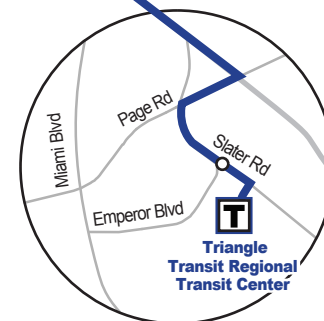

Downtown Durham

Durham Tech

RTC

Legend

Route 700 	
 Major stops	 Regional Transit Center
 Other stops	 Park-and-Ride Lot

Plan your trip at gotriangle.org or call 485-RIDE (7433) for assistance. Se habla español.