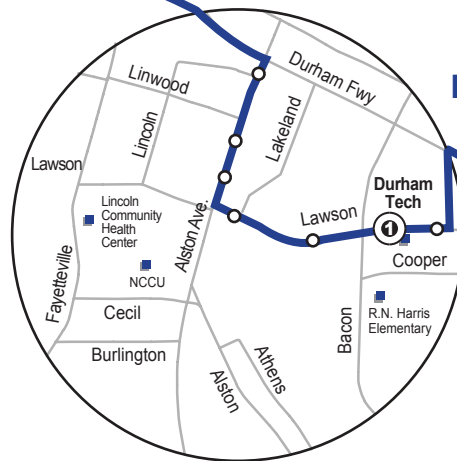

Downtown Durham

Durham Tech

RTC

Legend

Route 700 	
 Major stops	 Regional Transit Center
 Other stops	 Park-and-Ride Lot

Plan your trip at gotriangle.org or call 485-RIDE (7433) for assistance. Se habla español.