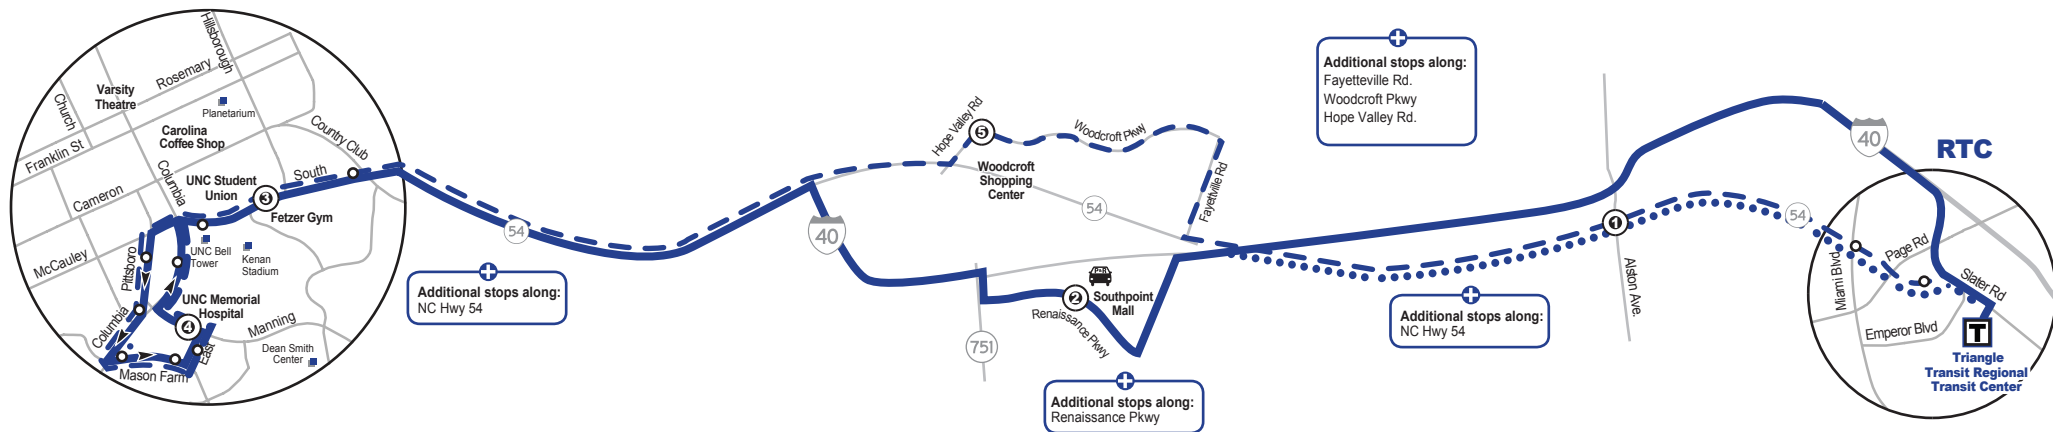

# 800 • 805

CHAPEL HILL • SOUTHPOINT • WOODCROFT  
REGIONAL TRANSIT CENTER

## Legend

Route 800		Route 805	
Route 800 (mid-day, night & Saturday deviation)			
Major stops		Park-and-Ride Lot	
Other stops		Regional Transit Center	

Plan your trip at [gotriangle.org](http://gotriangle.org) or call 485-RIDE (7433) for assistance. Se habla español.